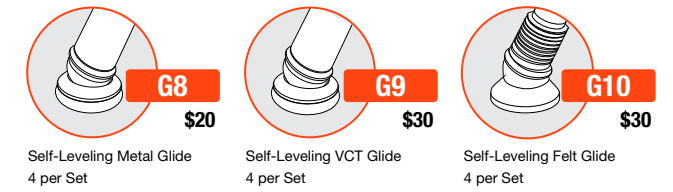

ADDITIONAL OPTIONS*